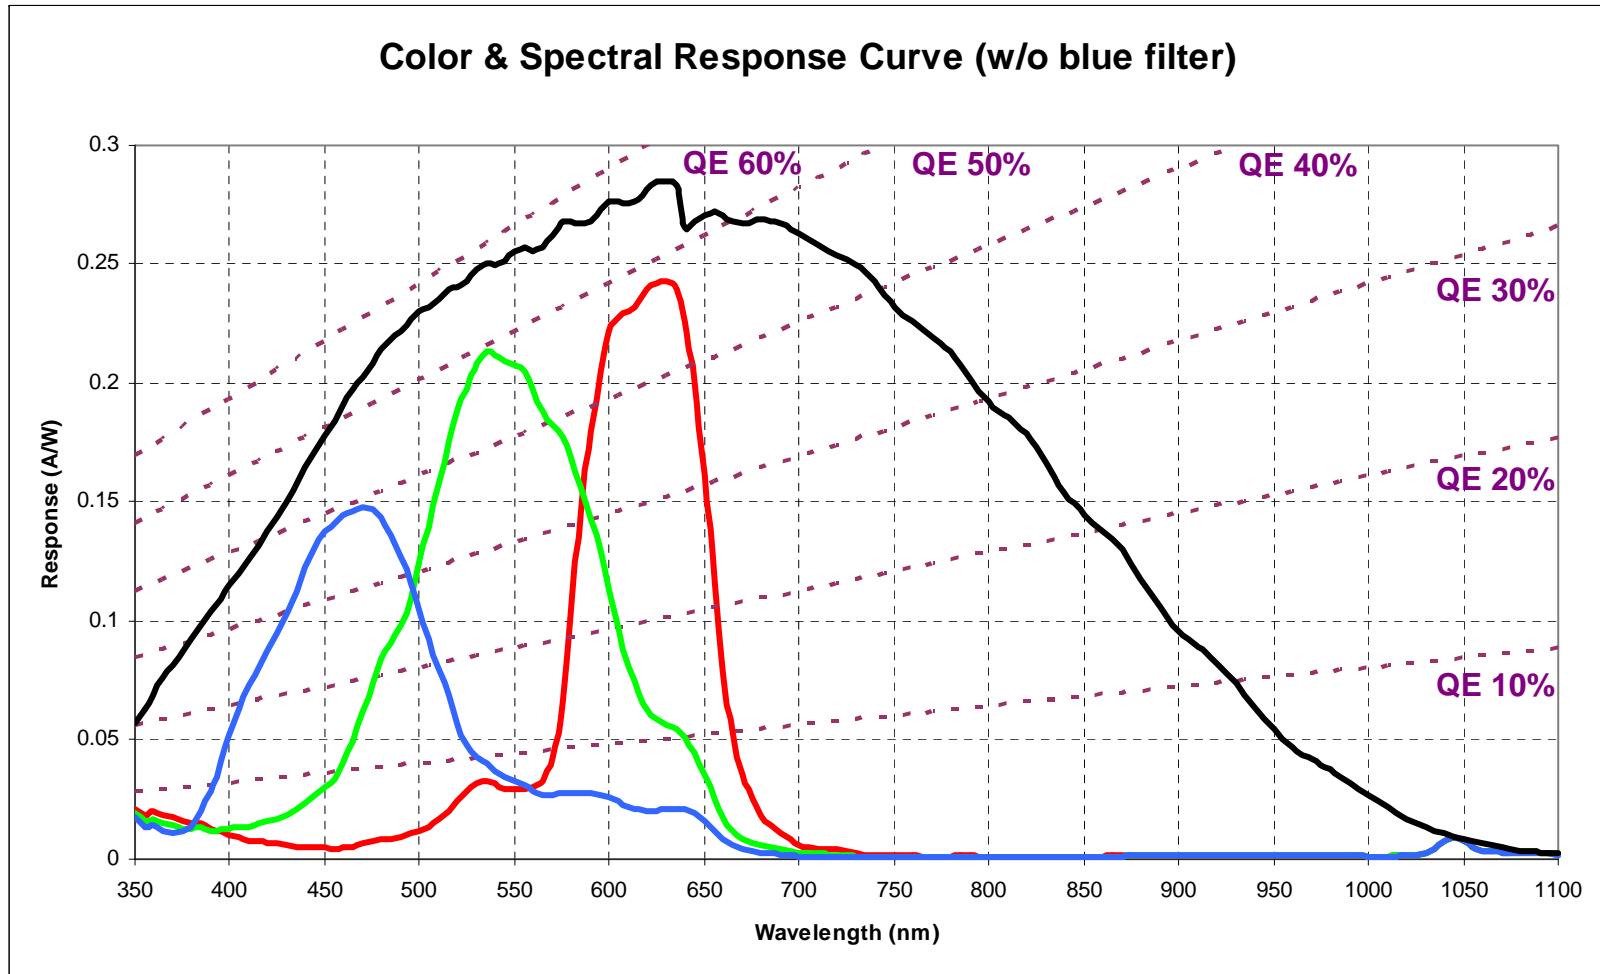

Phantom VEO 340 and 640 camera models (standard)

Phantom VEO 340 and VEO 640 camera models with OLPF (Blue Filter)